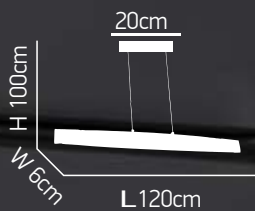

ITEM NO: P8428/1L-SL
77-2102-233
LED 24W | 2.000 Lm | 2.700K

SMD
LED

LED
CHANGE

A⁺

101