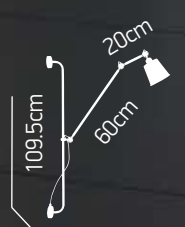

Shade
B2
77-3318-12 1

Base
HLW14L B
77-3295-166 1

1XE27 60W 230V