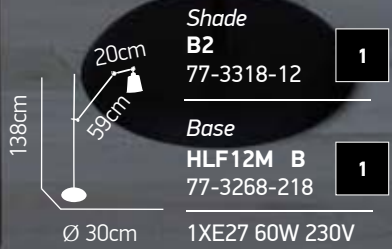

Shade
B2
77-3318-12

1

Base
HLF12M B
77-3268-218

1

Ø 30cm 1XE27 60W 230V