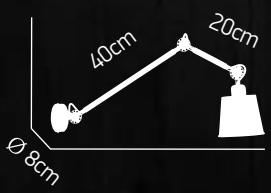

1

1XE27 60W 230V

Focus Wall 10 M

Metal shade colours

Base colours

Shade
C1
77-3335-22 100

Base
HLW10M C
77-3275-142 100

1XE27 60W 230V