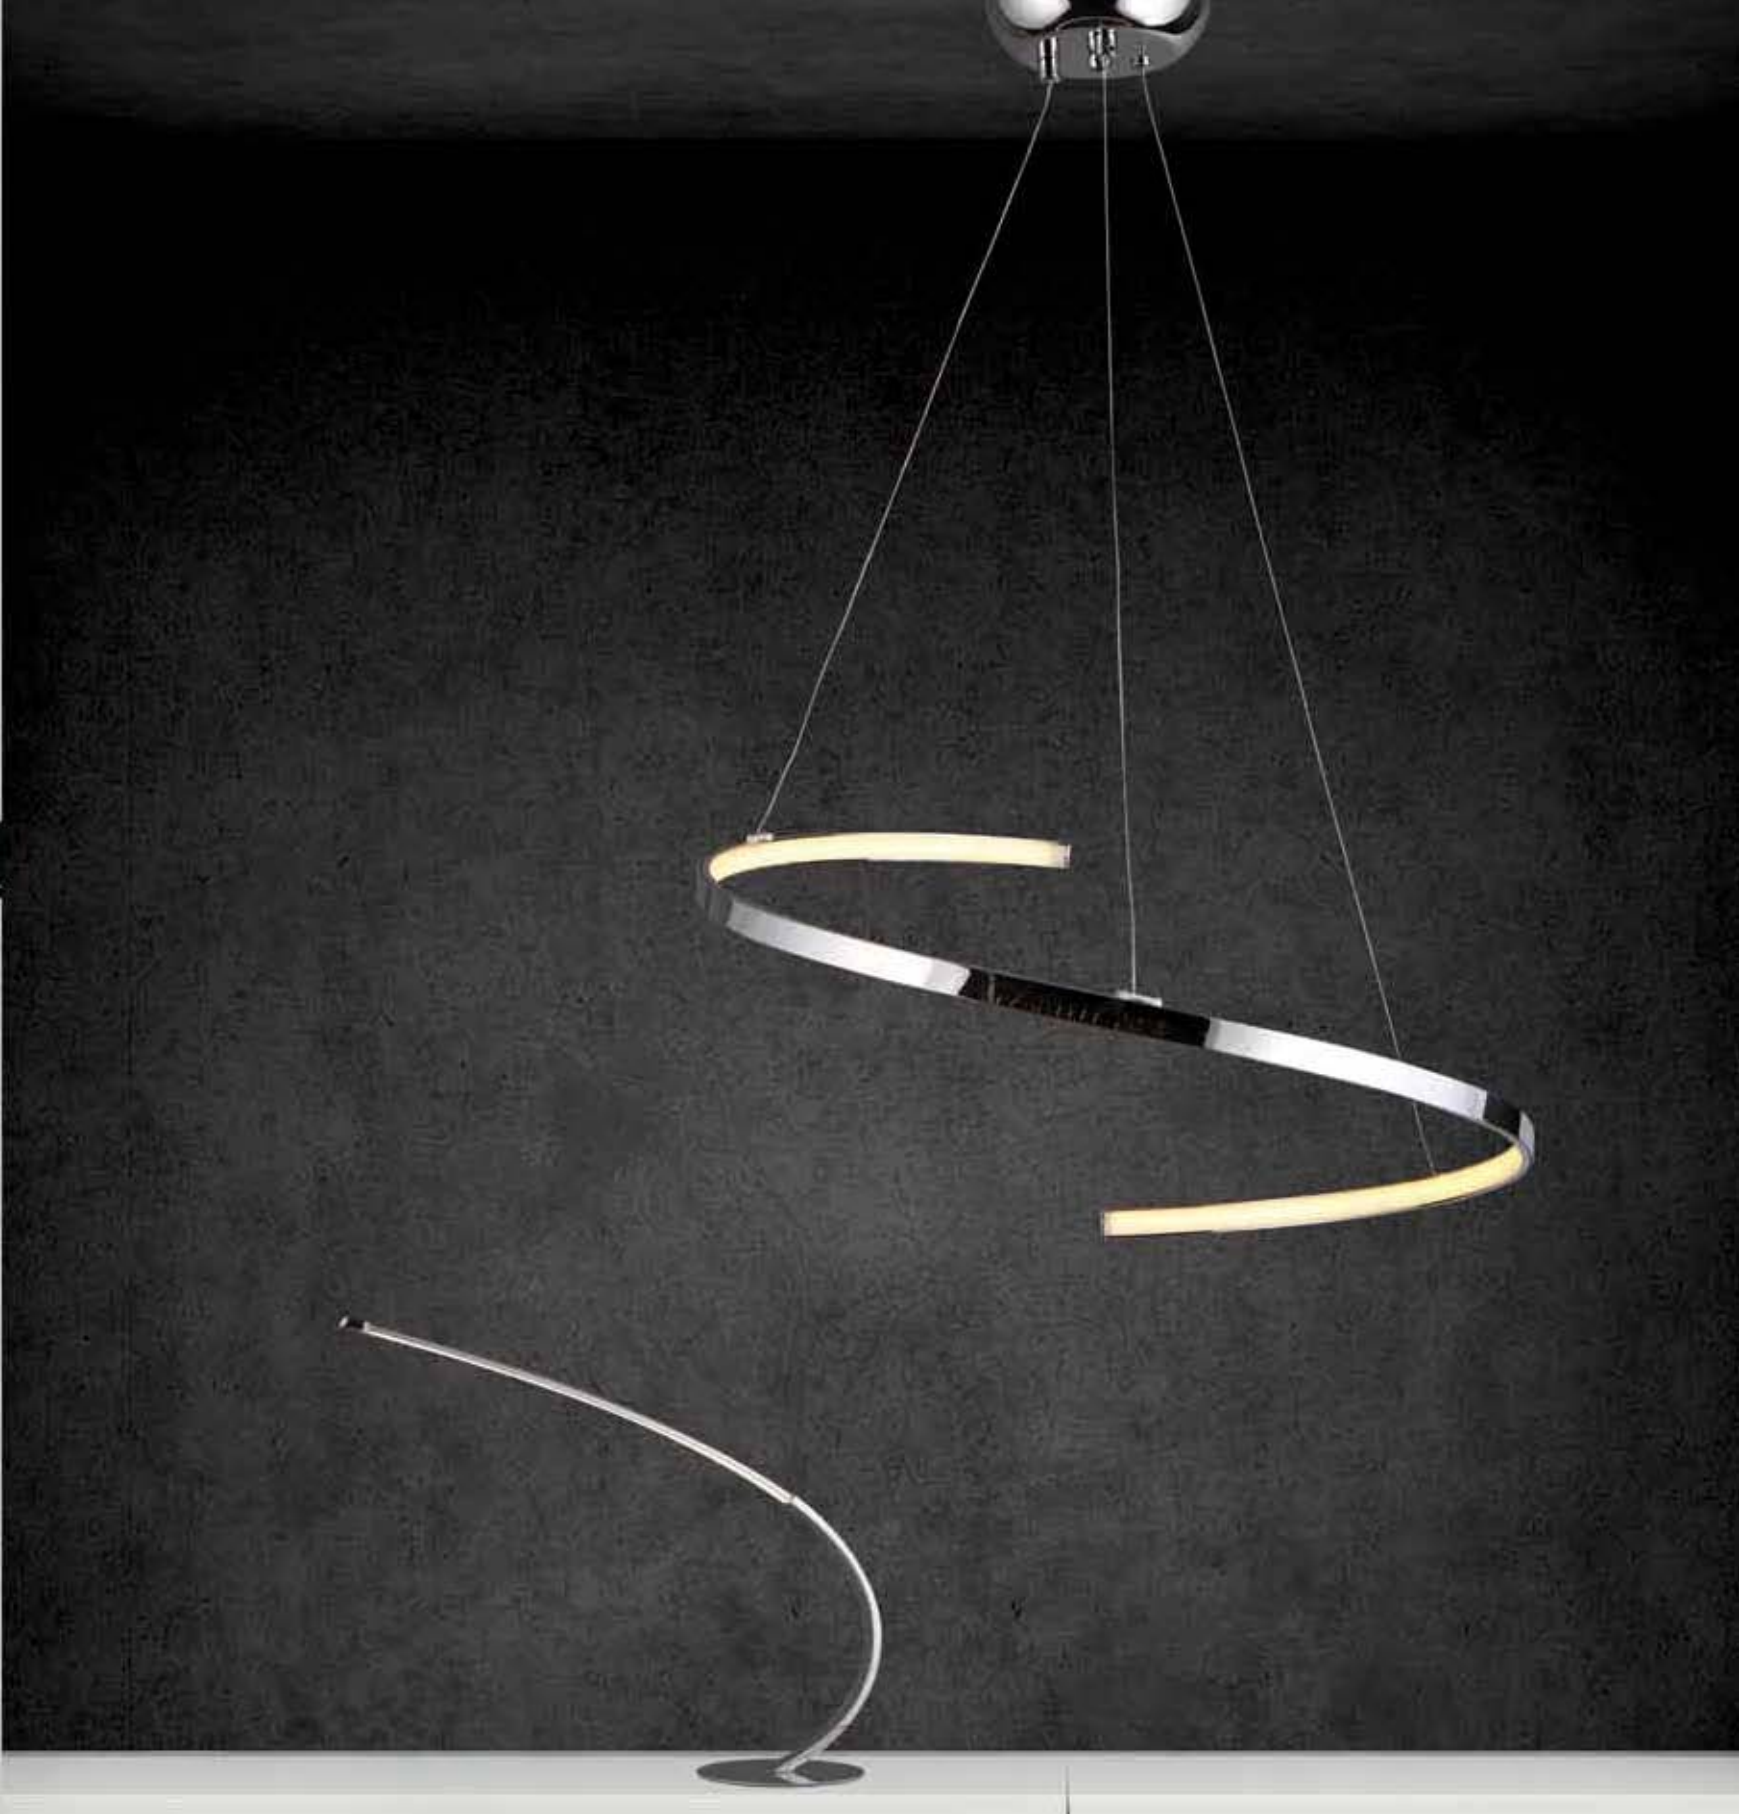

ITEM NO:
P8538/600
77-2537-418

LED 24W | 1.920 Lm | 3.500 K

ITEM NO:
T8451/1S
77-2539-168

LED 6W | 480 Lm | 3.500 K