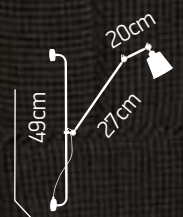

Shade
B2
77-3318-12 1

Base
HLW14S B
77-3289-153 1

1XE27 60W 230V