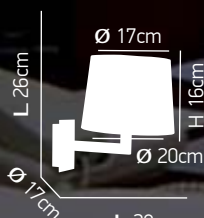

ITEM NO: ARB-2267/001

E14 1X40W

77-2119-36 200

77-2118-36 100

77-2117-36 101