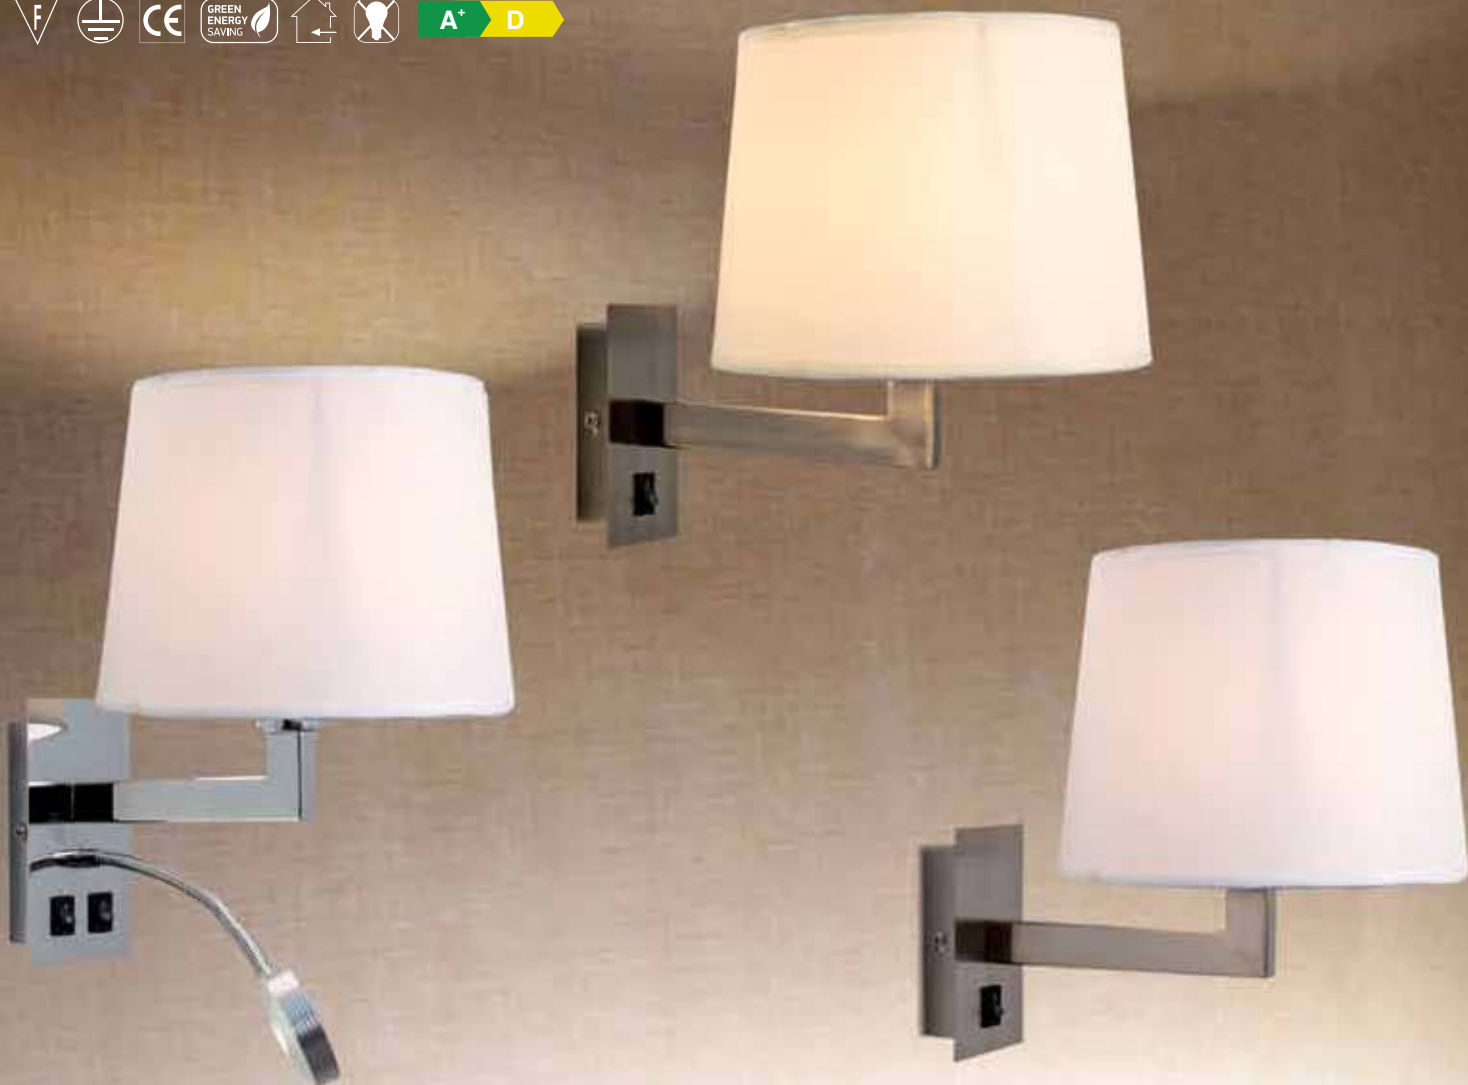

Dona

Βάση από χρώμιο, νίκελ σατινέ και μπρονζέ
με λευκό ή μπέζ καπέλο.

Chrome nickel satin and bronze base
with white or beige shade.

ITEM NO: ARB-2367/002 LED
77-2120-72

1xLAMP LED 1W + 1XE14 40W

ITEM NO: ARB-2267/001

E14 1X40W

77-2119-36 200

77-2118-36 100

77-2117-36 101