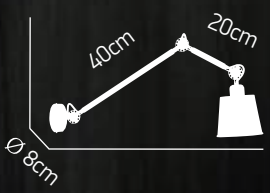

1

1XE27 60W 230V

Focus Wall 10 M

Metal shade colours

Base colours

Shade
C1
77-3335-22 100

Base
HLW10M C
77-3275-142 100

1XE27 60W 230V