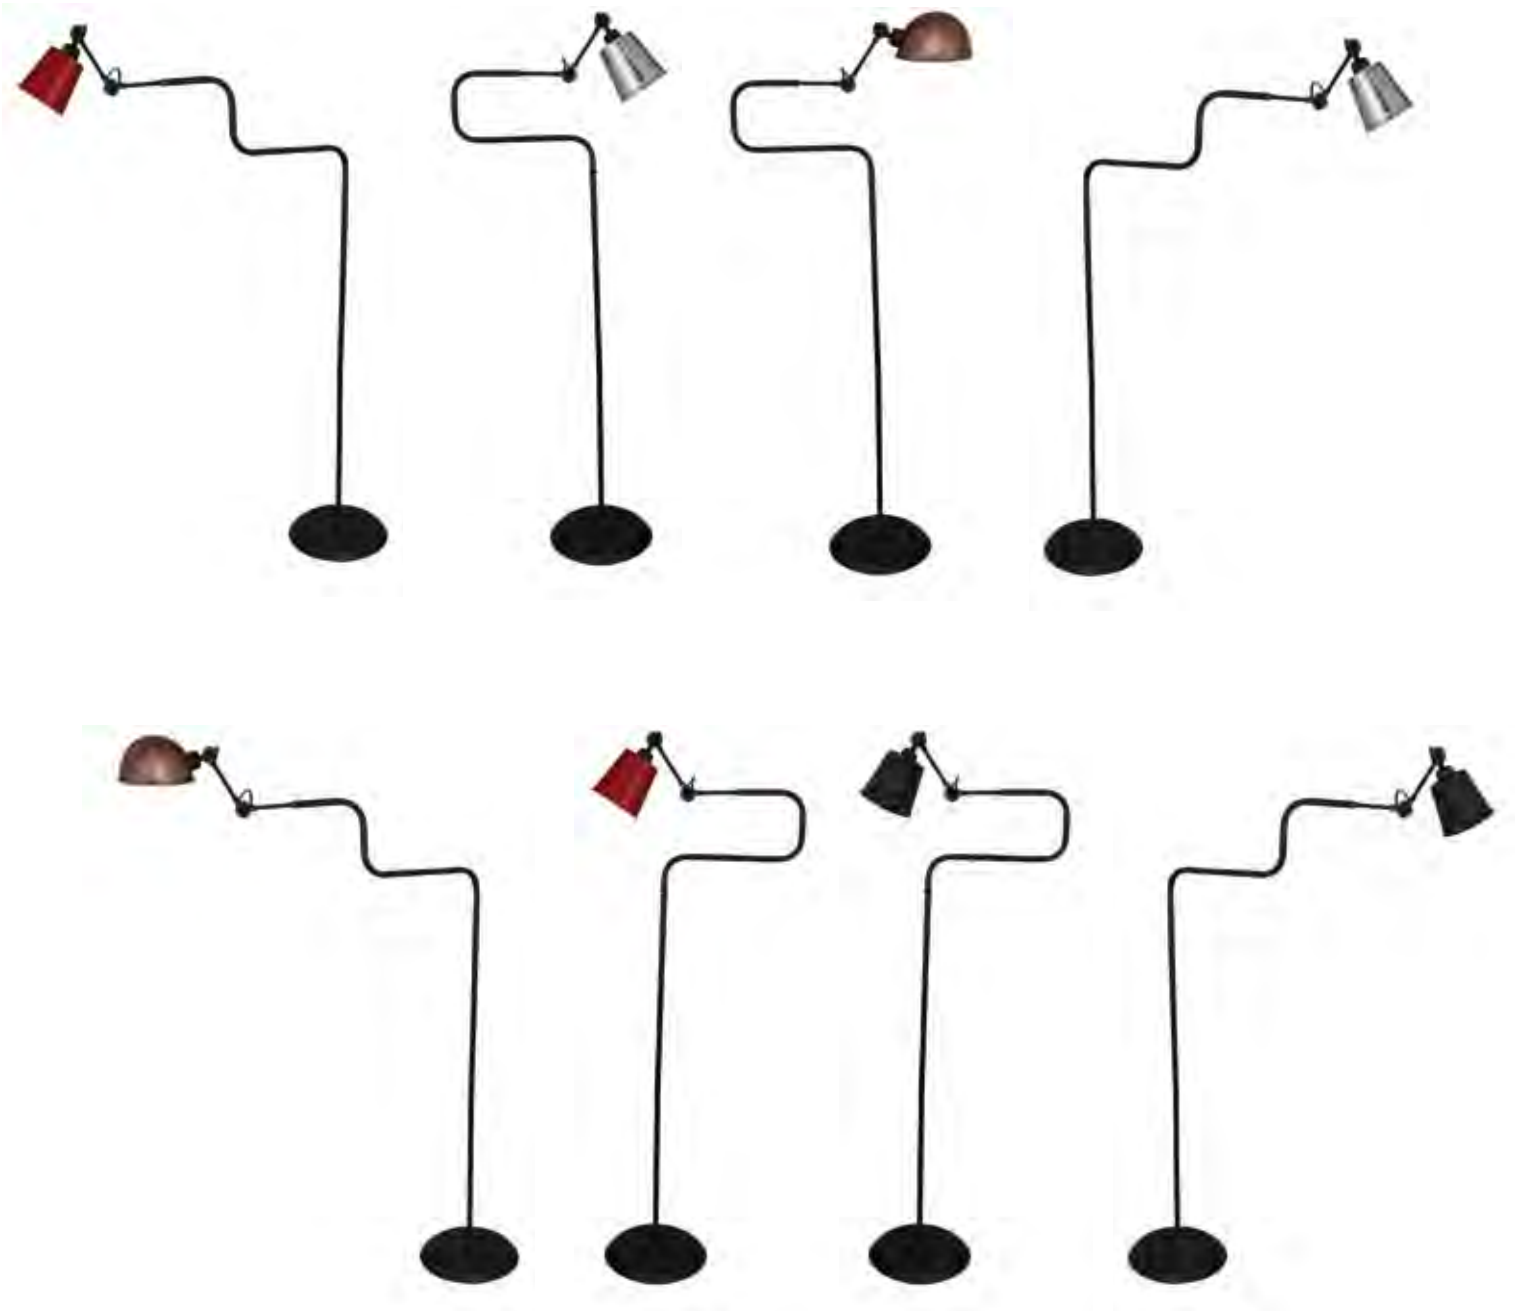

Focus Floor 11 L