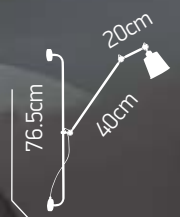

1XE27 60W 230V

Focus Wall 14 M

Metal shade colours

Base colours

Shade
C2
77-3336-22 **100**

Base
HLW14M C
77-3293-173 **100**

1XE27 60W 230V

Focus Wall 14 L