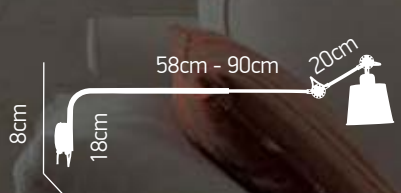

Shade
C2
77-3336-22

100

Base
HLW 13M W
77-3285-138

2

1XE27 60W 230V