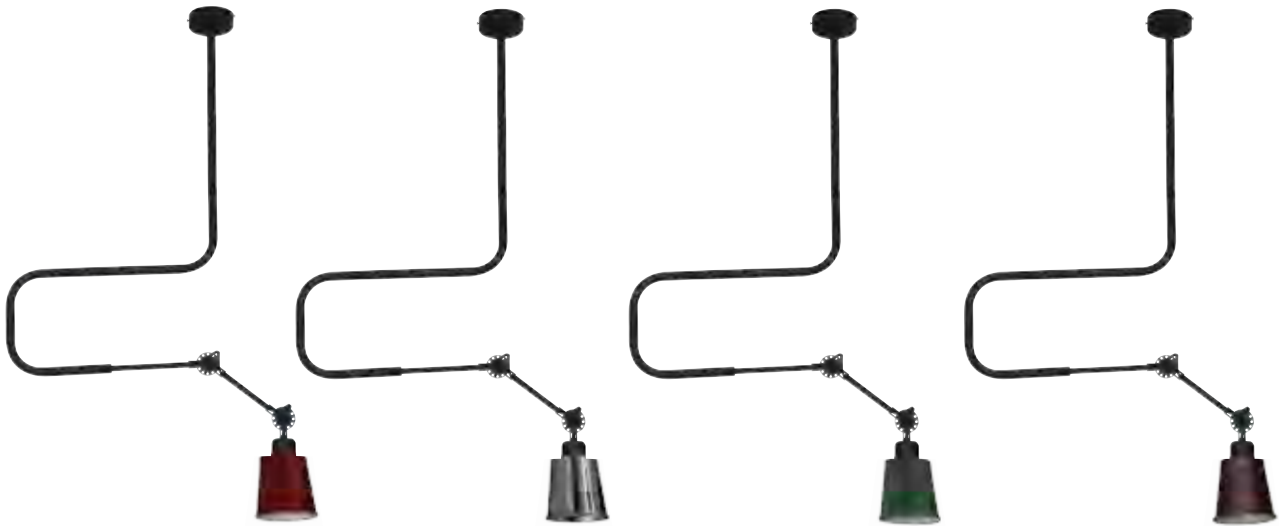

Focus Ceiling 11 M