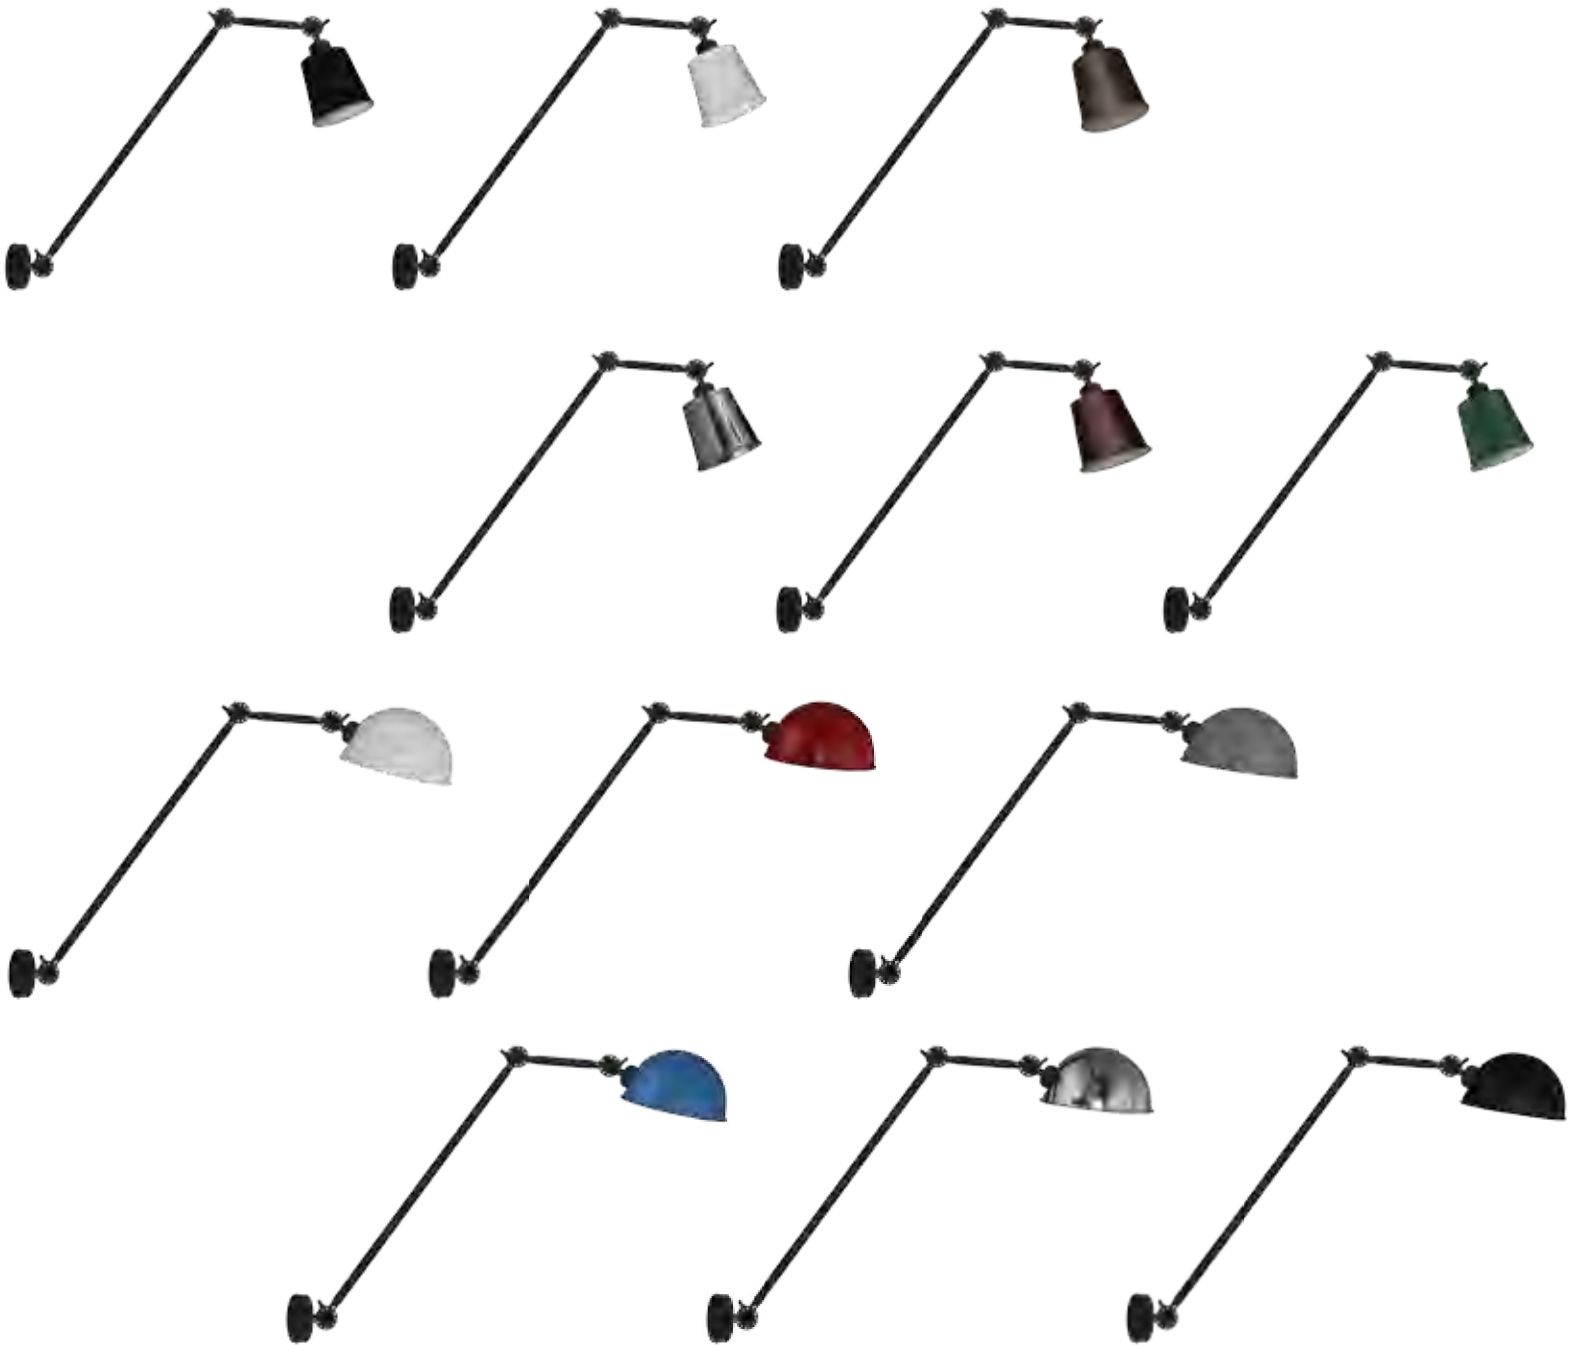

Focus Wall 10 L