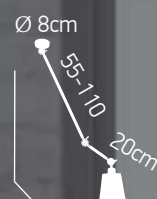

Shade
B2
77-3318-12 **1**

Base
HLC10X L B
77-3308-145 **1**

1XE27 60W 230V