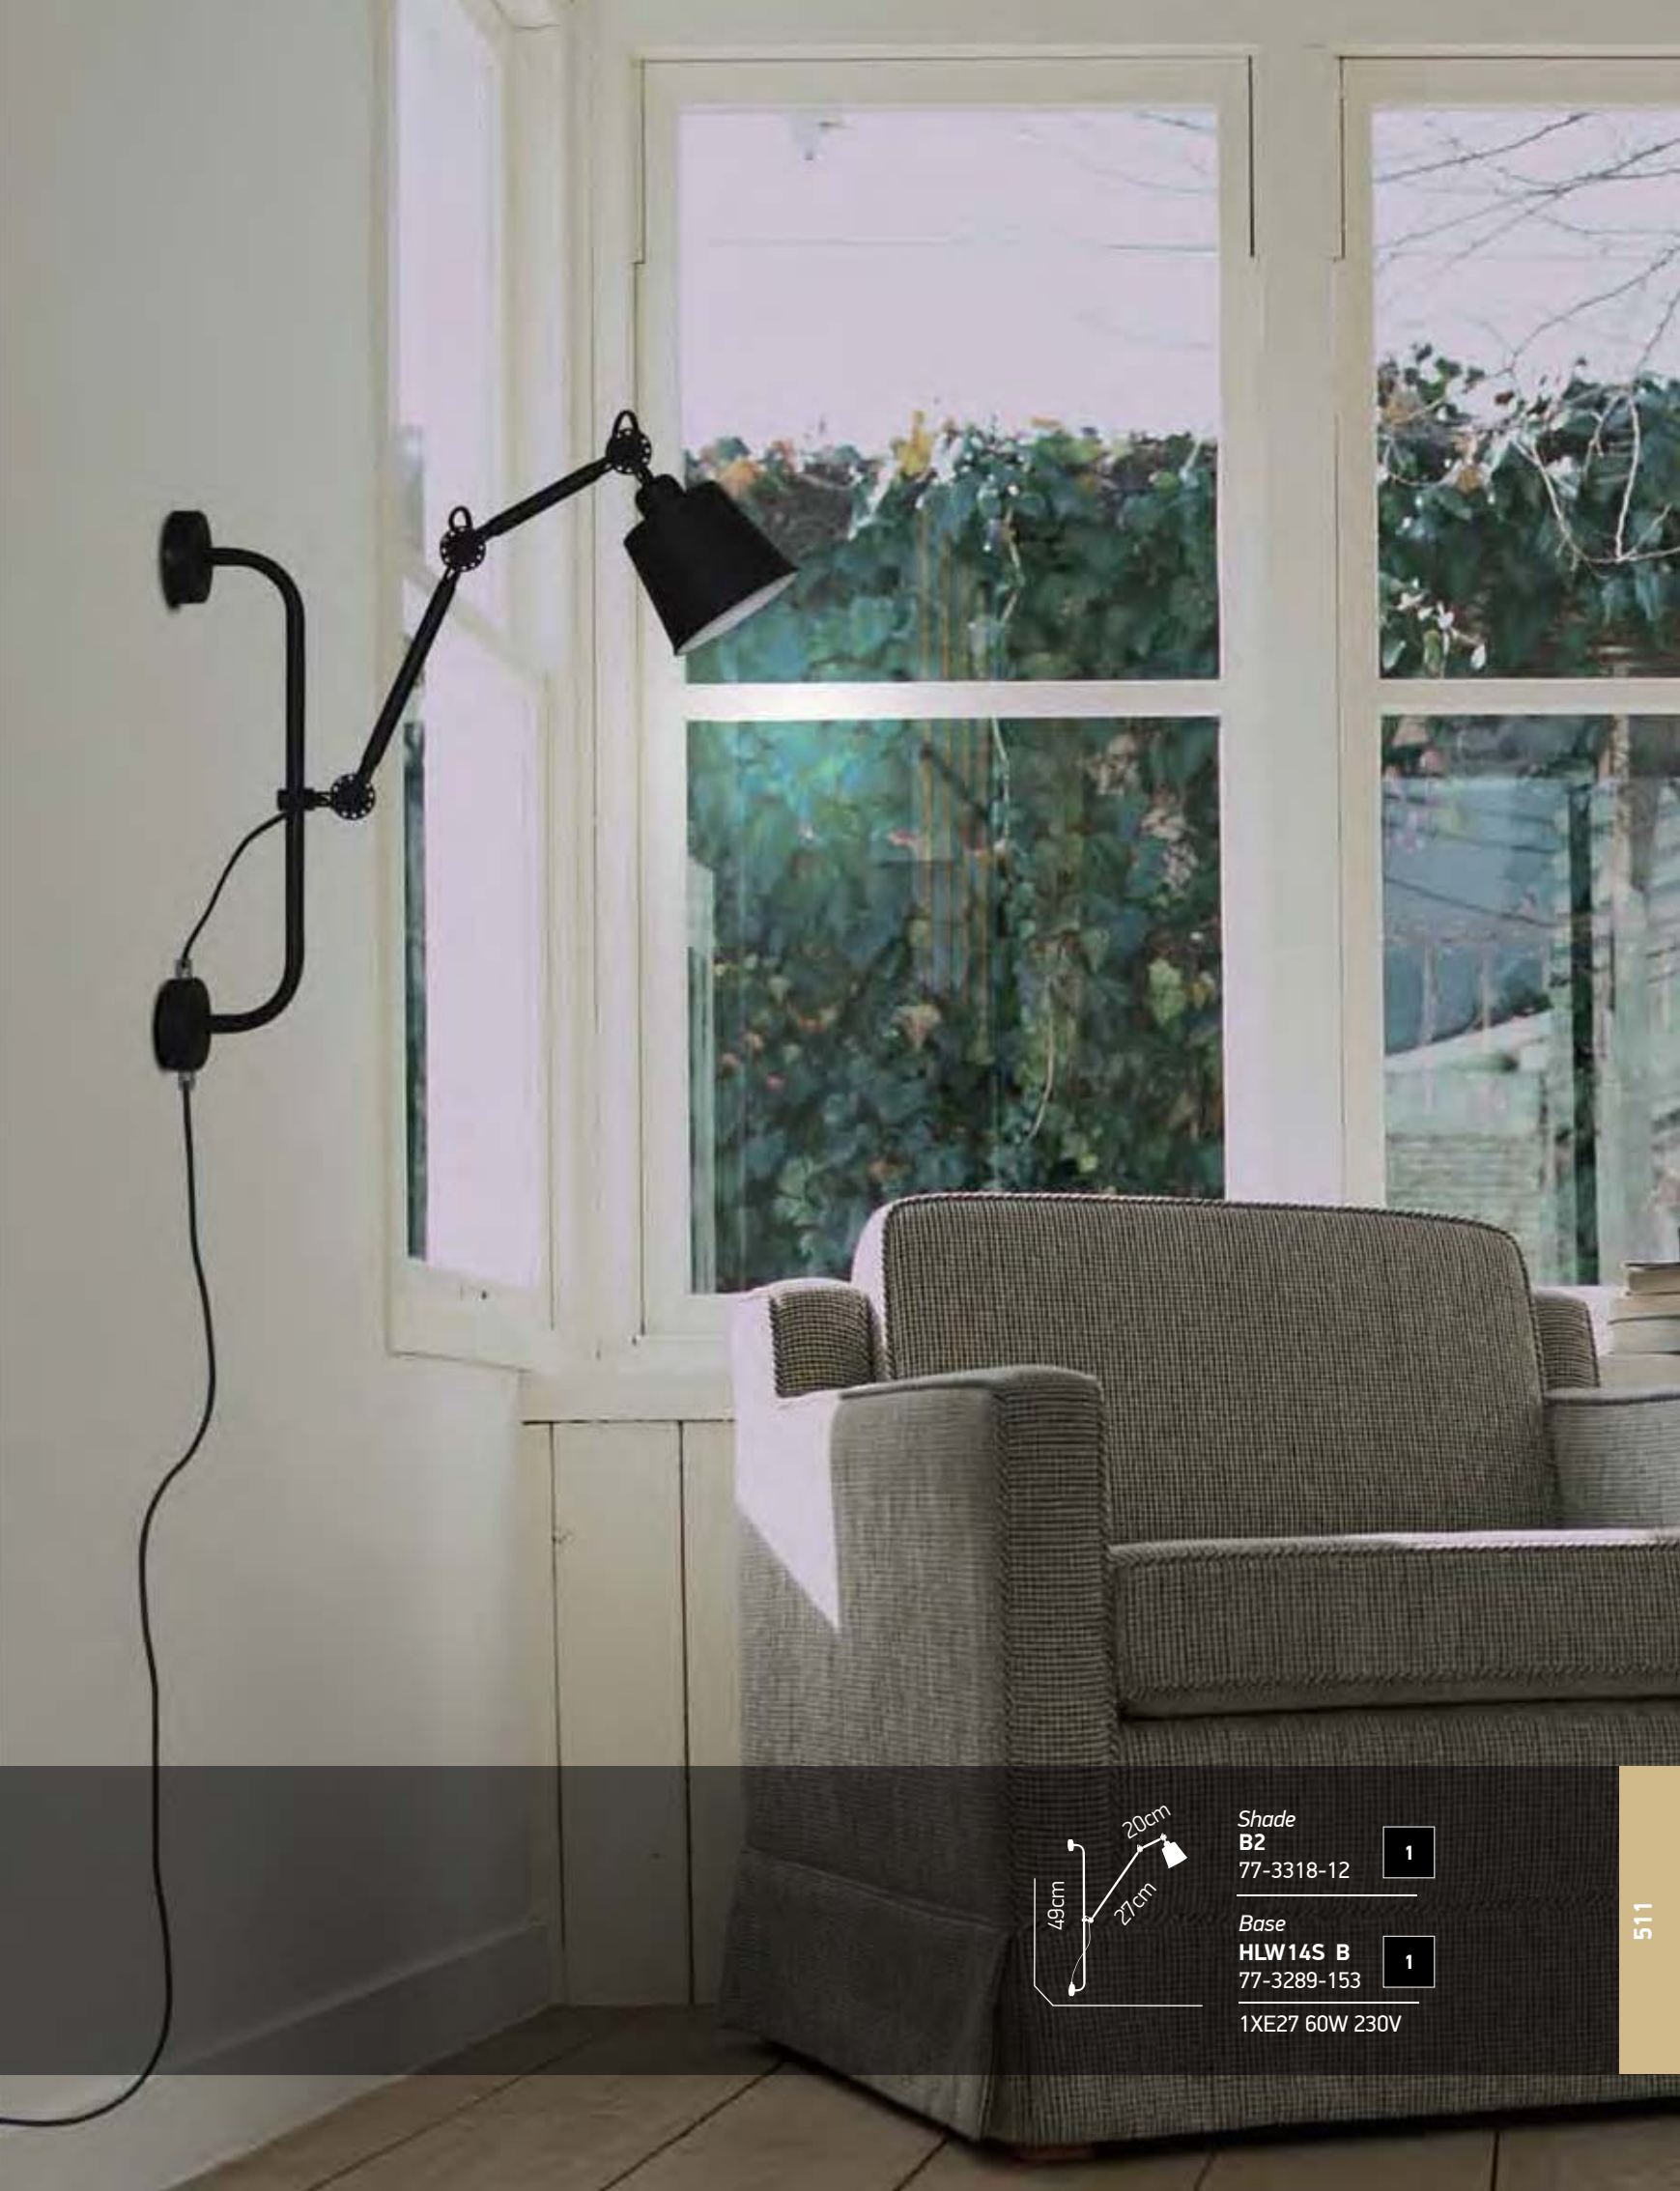

Shade
B2
77-3318-12 1

Base
HLW14S B
77-3289-153 1

1XE27 60W 230V