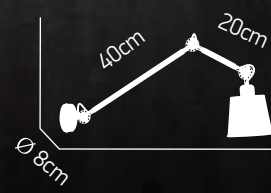

Shade
BLU2
77-3330-12 20

Base
HLW 10M W
77-3276-132 2

1XE27 60W 230V