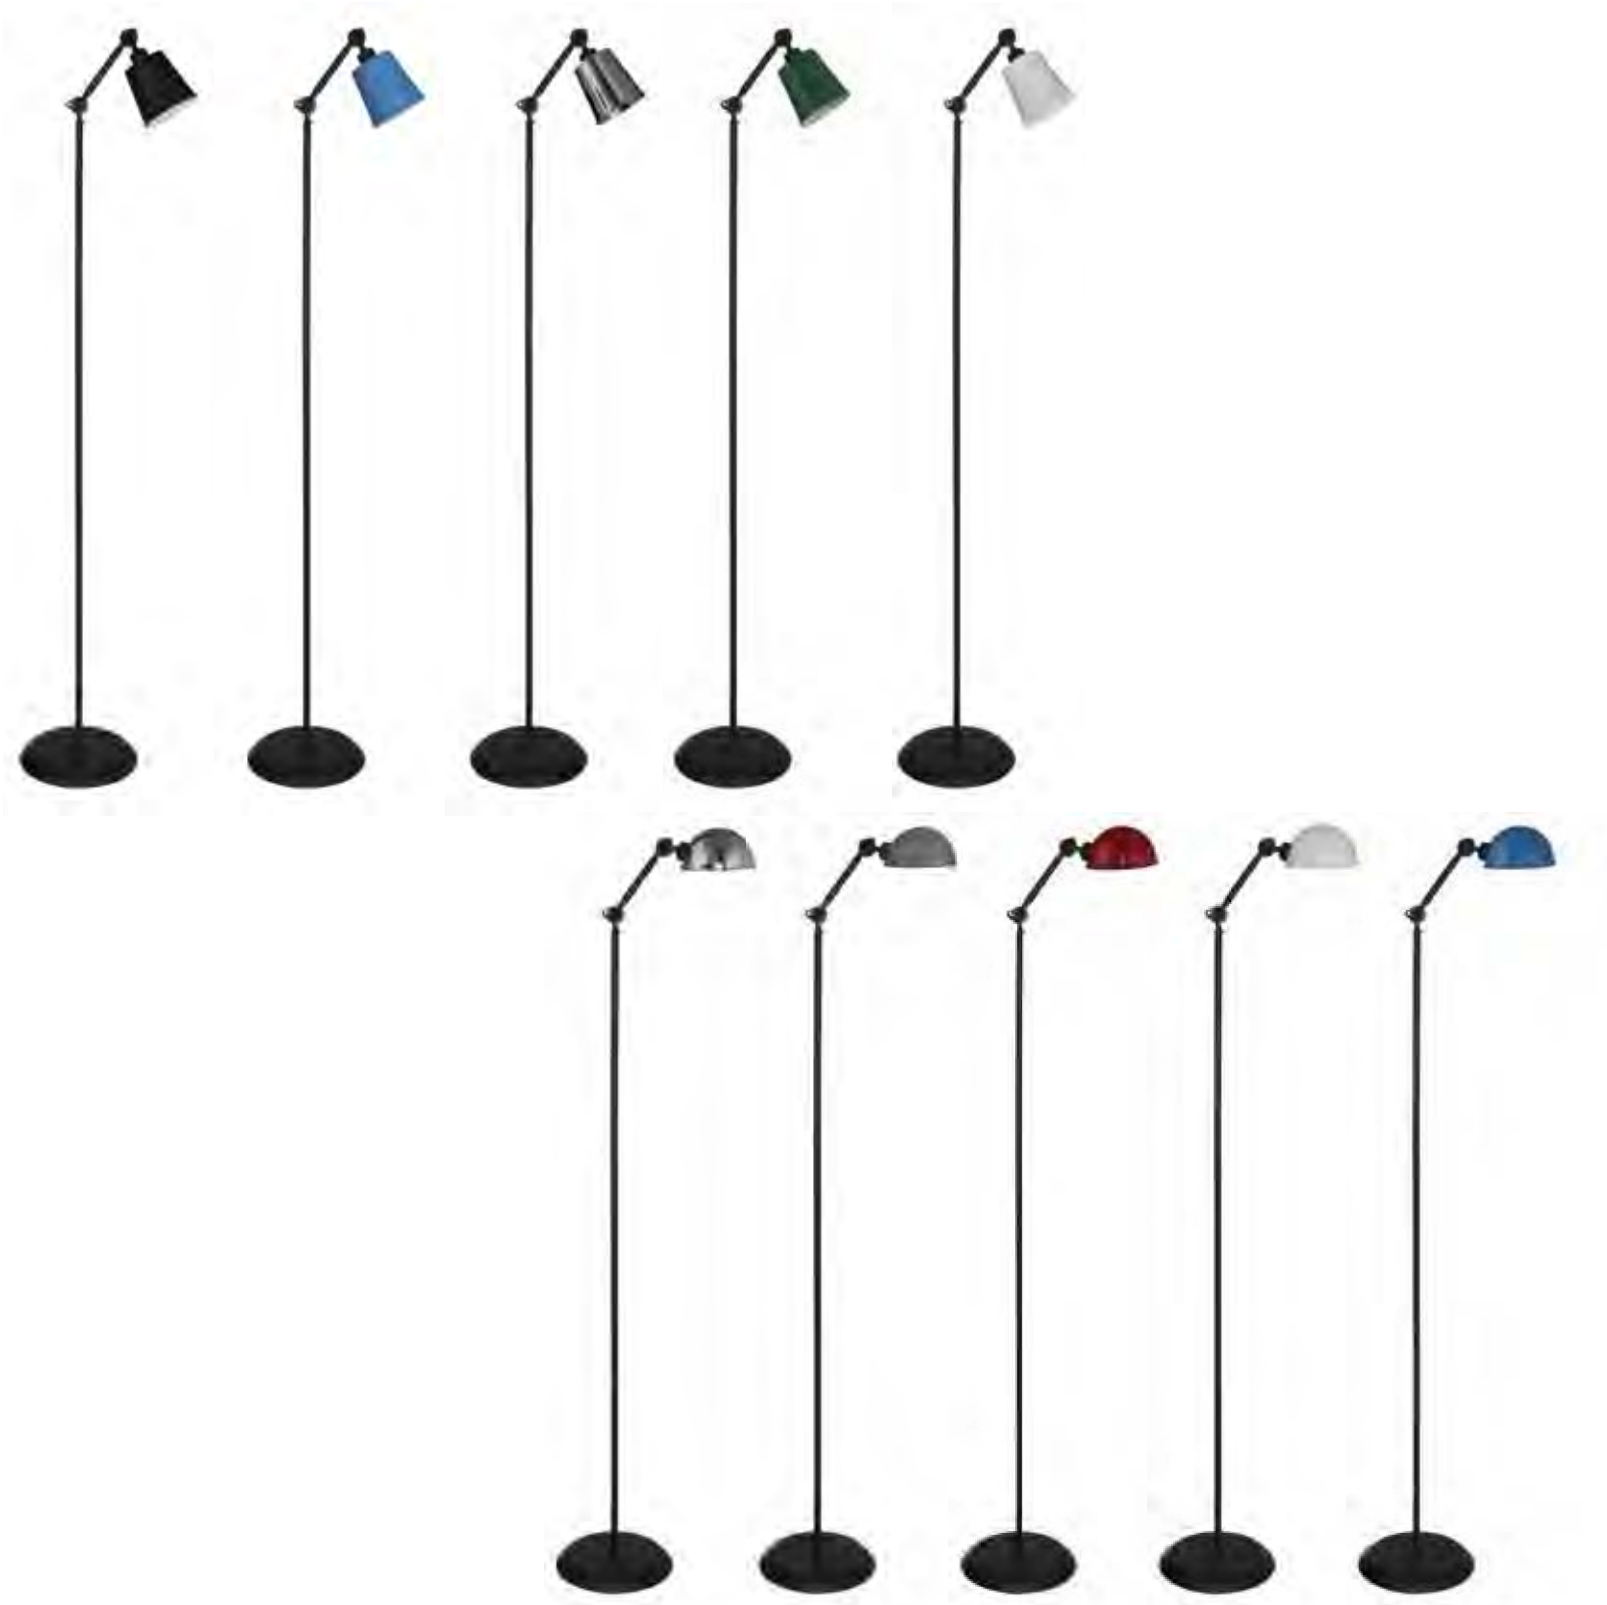

Base colours

Focus Floor 10 L

Metal shade colours